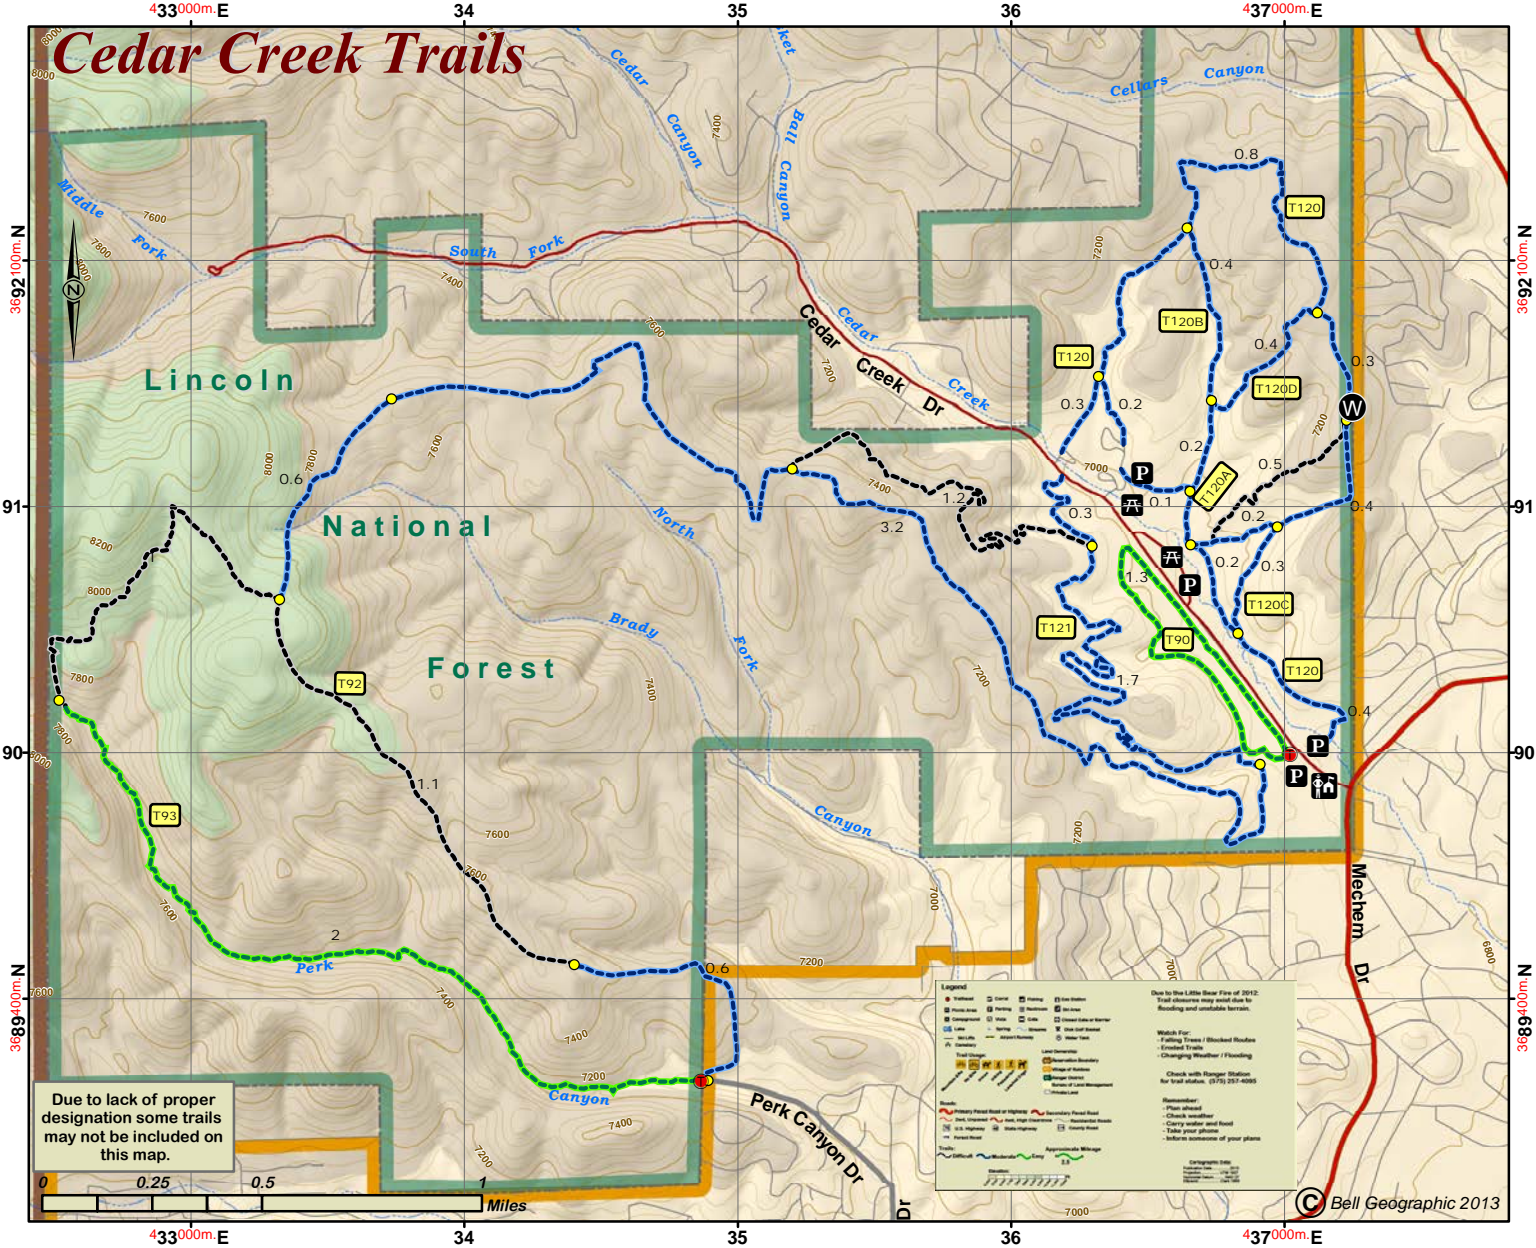

Cedar Creek Trails

Due to lack of proper designation some trails may not be included on this map.

Legend

Trail	Creek	Road	Elevation Marker
Trail Boundary	Creek Boundary	Road Boundary	Elevation Marker
Trail	Creek	Road	Elevation Marker
Trail	Creek	Road	Elevation Marker
Trail	Creek	Road	Elevation Marker

Due to Little Bear Fire of 2012
Trail closures may exist due to flooding and unstable terrain.

Watch For:
 - Falling Trees / Shaded Routes
 - Eroded Trails
 - Changing Weather / Flooding

Check with Ranger Station for trail status. (575) 257-6585

Remember:
 - Plan ahead
 - Check weather
 - Carry water and food
 - Take your photos
 - Before someone's your plans

Cartographic Info
 Bell Geographic 2013